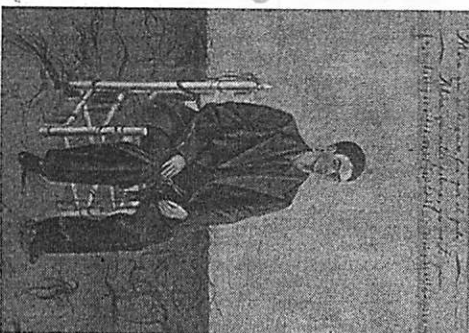

Name: _____ Per. _____ Artist Inquiry (Frida Kahlo)

Style: Surrealism Born : 1919-1954 Best known: for painting self portraits because she is often alone Health: 35 operations after bus accident

What do I already know about Frida Kahlo:

What did I not know about Frida Kahlo:

Based on the pictures, why do you think Frida painted images of suffering?