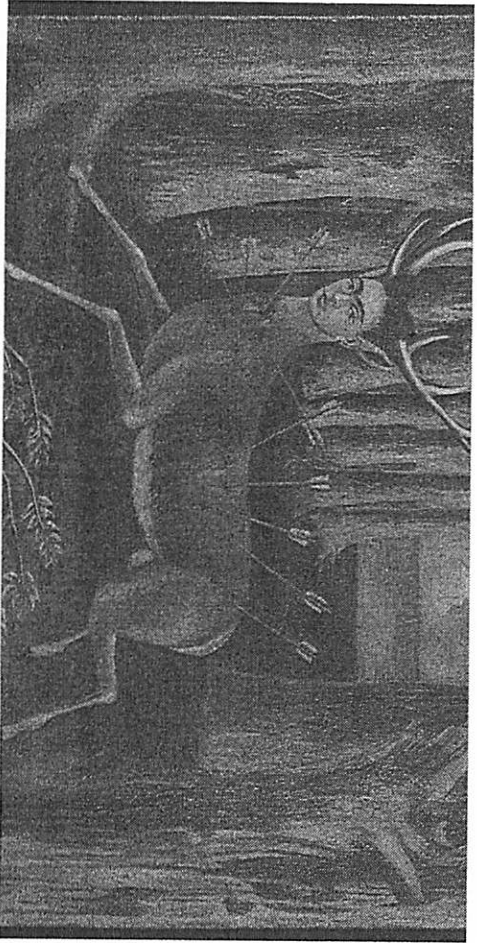

Name: _____ Per. _____ Artist Inquiry (Frida Kahlo)

Style: Surrealism Born : 1919-1954 Best known: for painting self portraits because she is often alone Health: 35 operations after bus accident

What do I already know about Frida Kahlo:

What did I not know about Frida Kahlo:

Based on the pictures, why do you think Frida painted images of suffering?